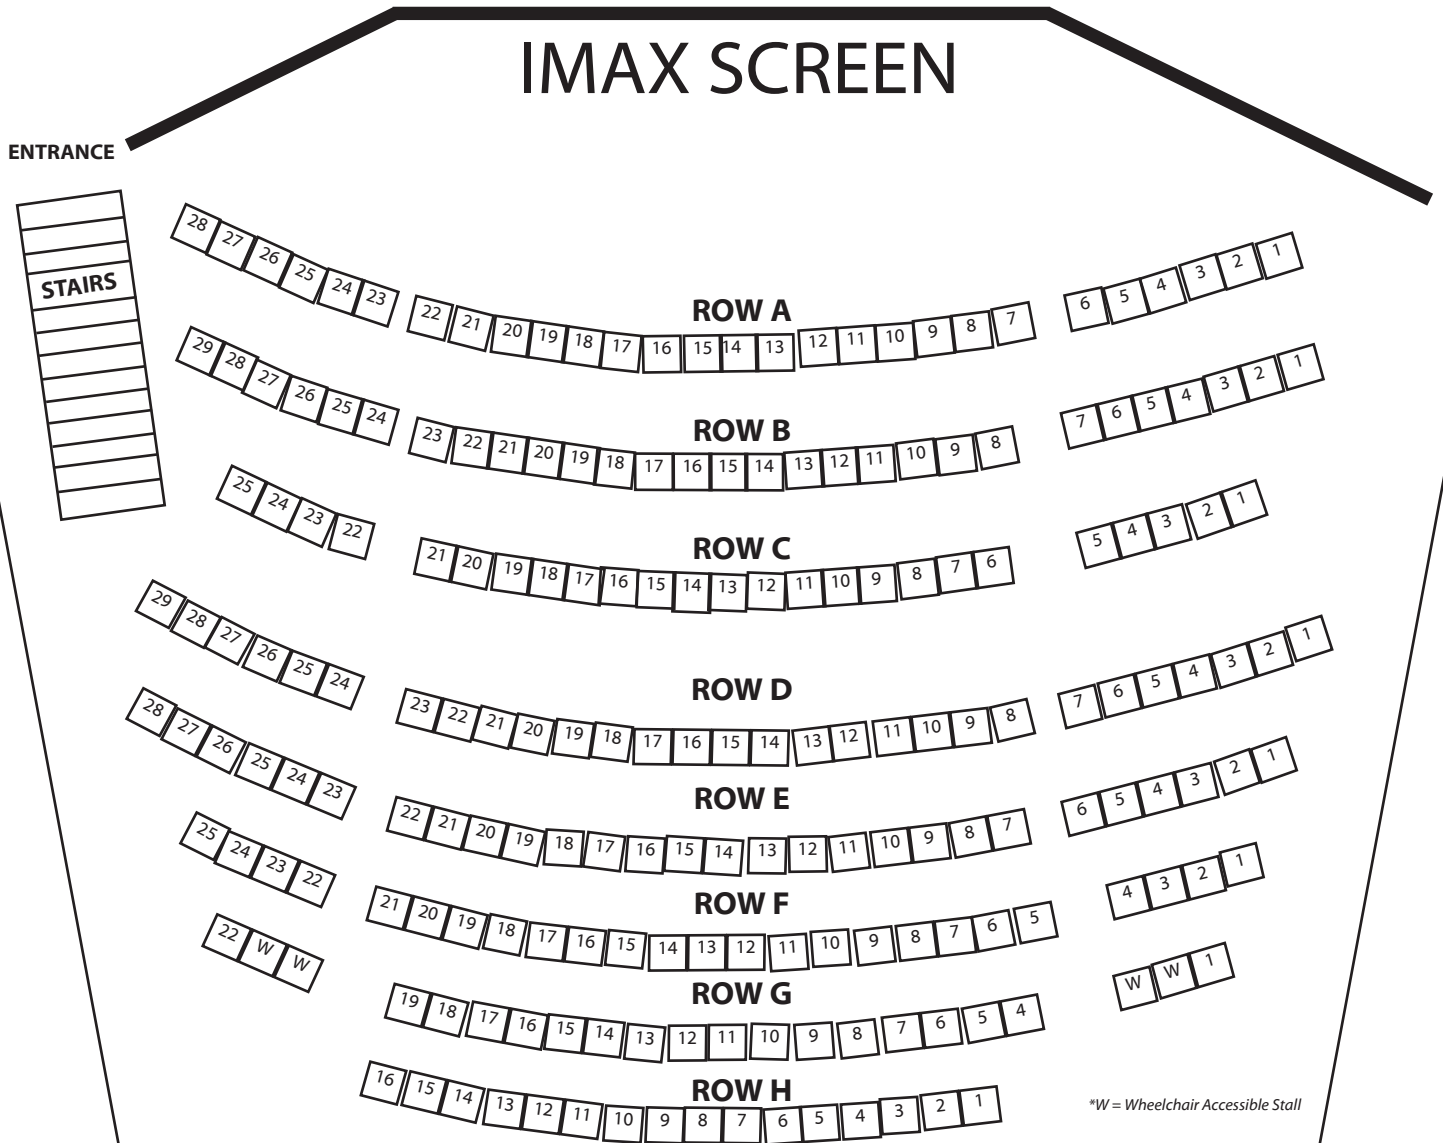

For showtimes call 780-451-3344 or visit
www.telusworldofscienceedmonton.com/showtimes

*W = Wheelchair Accessible Stall

www.telusworldofscienceedmonton.com
Bookings: 780-451-3344
bookings@twose.ca