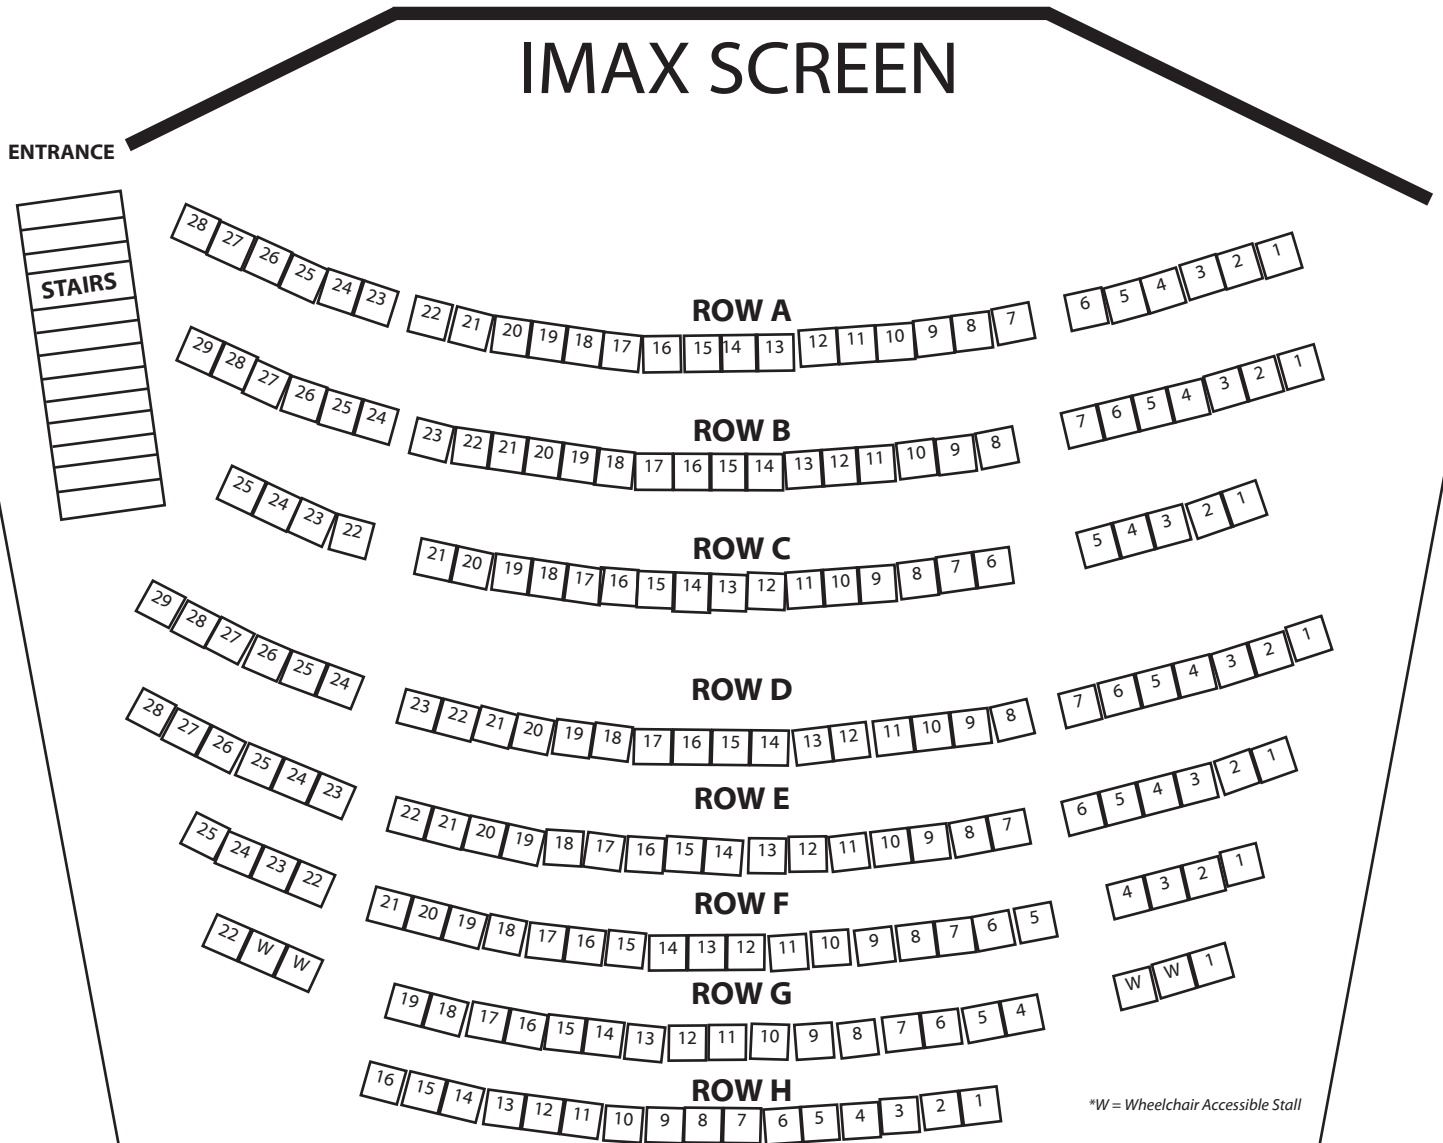

For showtimes call 780-451-3344 or visit
www.telusworldofscienceedmonton.com/showtimes

www.telusworldofscienceedmonton.com
Bookings: 780-451-3344
bookings@twose.ca