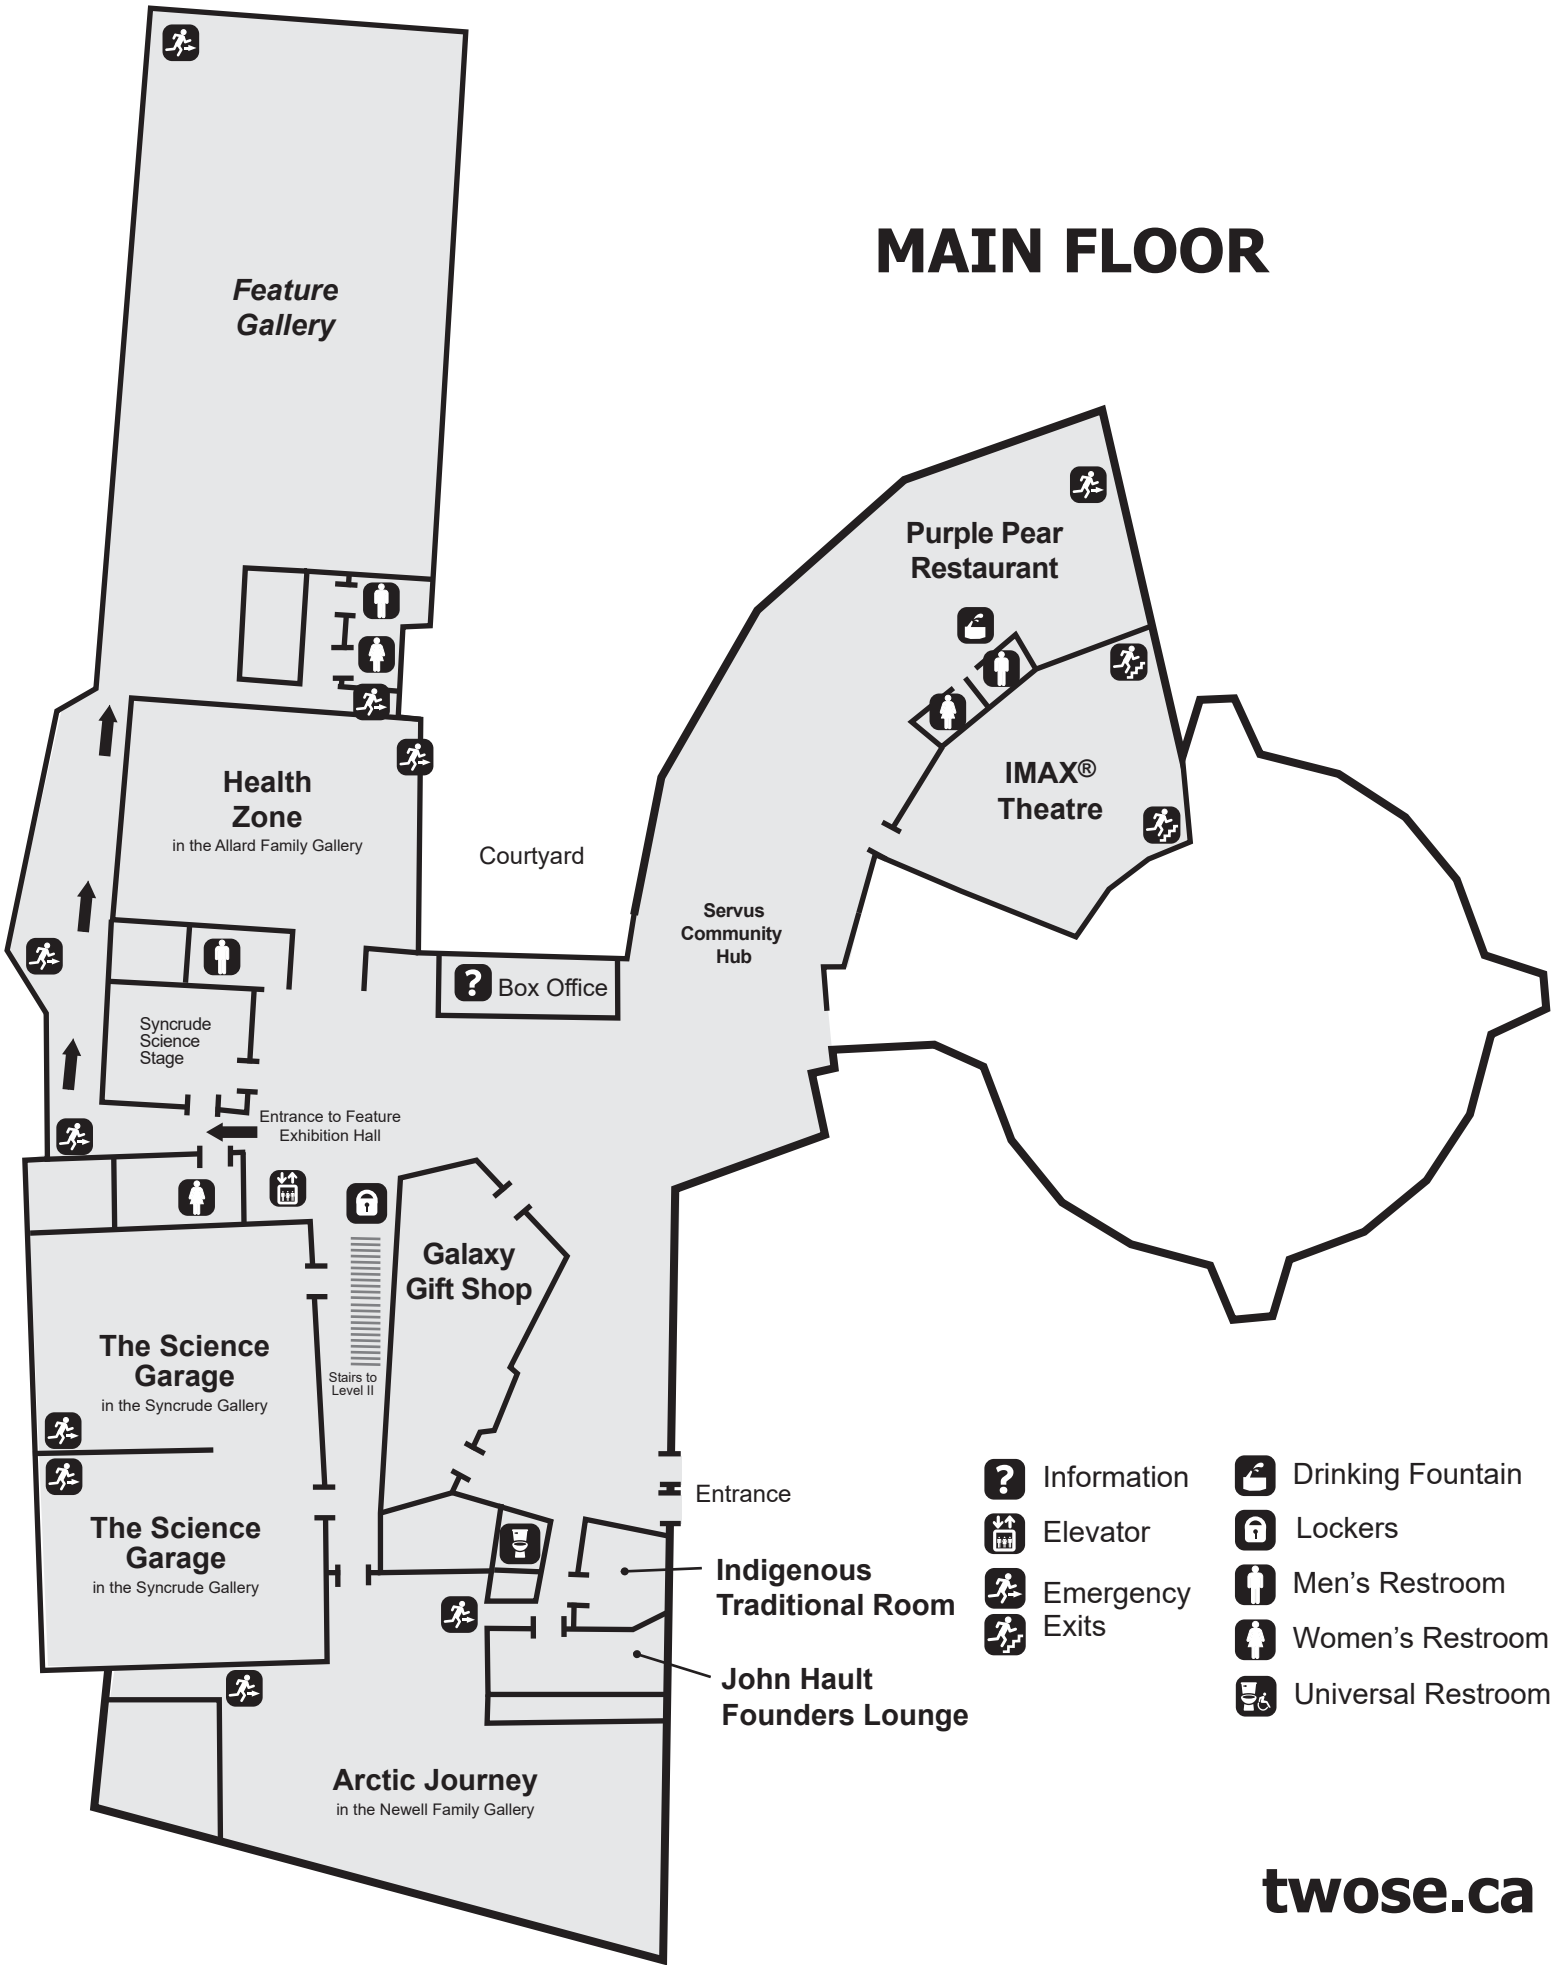

MAIN FLOOR

-  Information
-  Drinking Fountain
-  Elevator
-  Lockers
-  Emergency Exits
-  Men's Restroom
-  Women's Restroom
-  Universal Restroom

CuriousCITY

in the Edmonton Civic Employees Charitable Assistance Fund Gallery
(for kids 6 & under)

LEVEL II

LEVEL III

-  Elevator
-  Emergency Exits
-  Men's Restroom
-  Women's Restroom
-  Universal Restroom